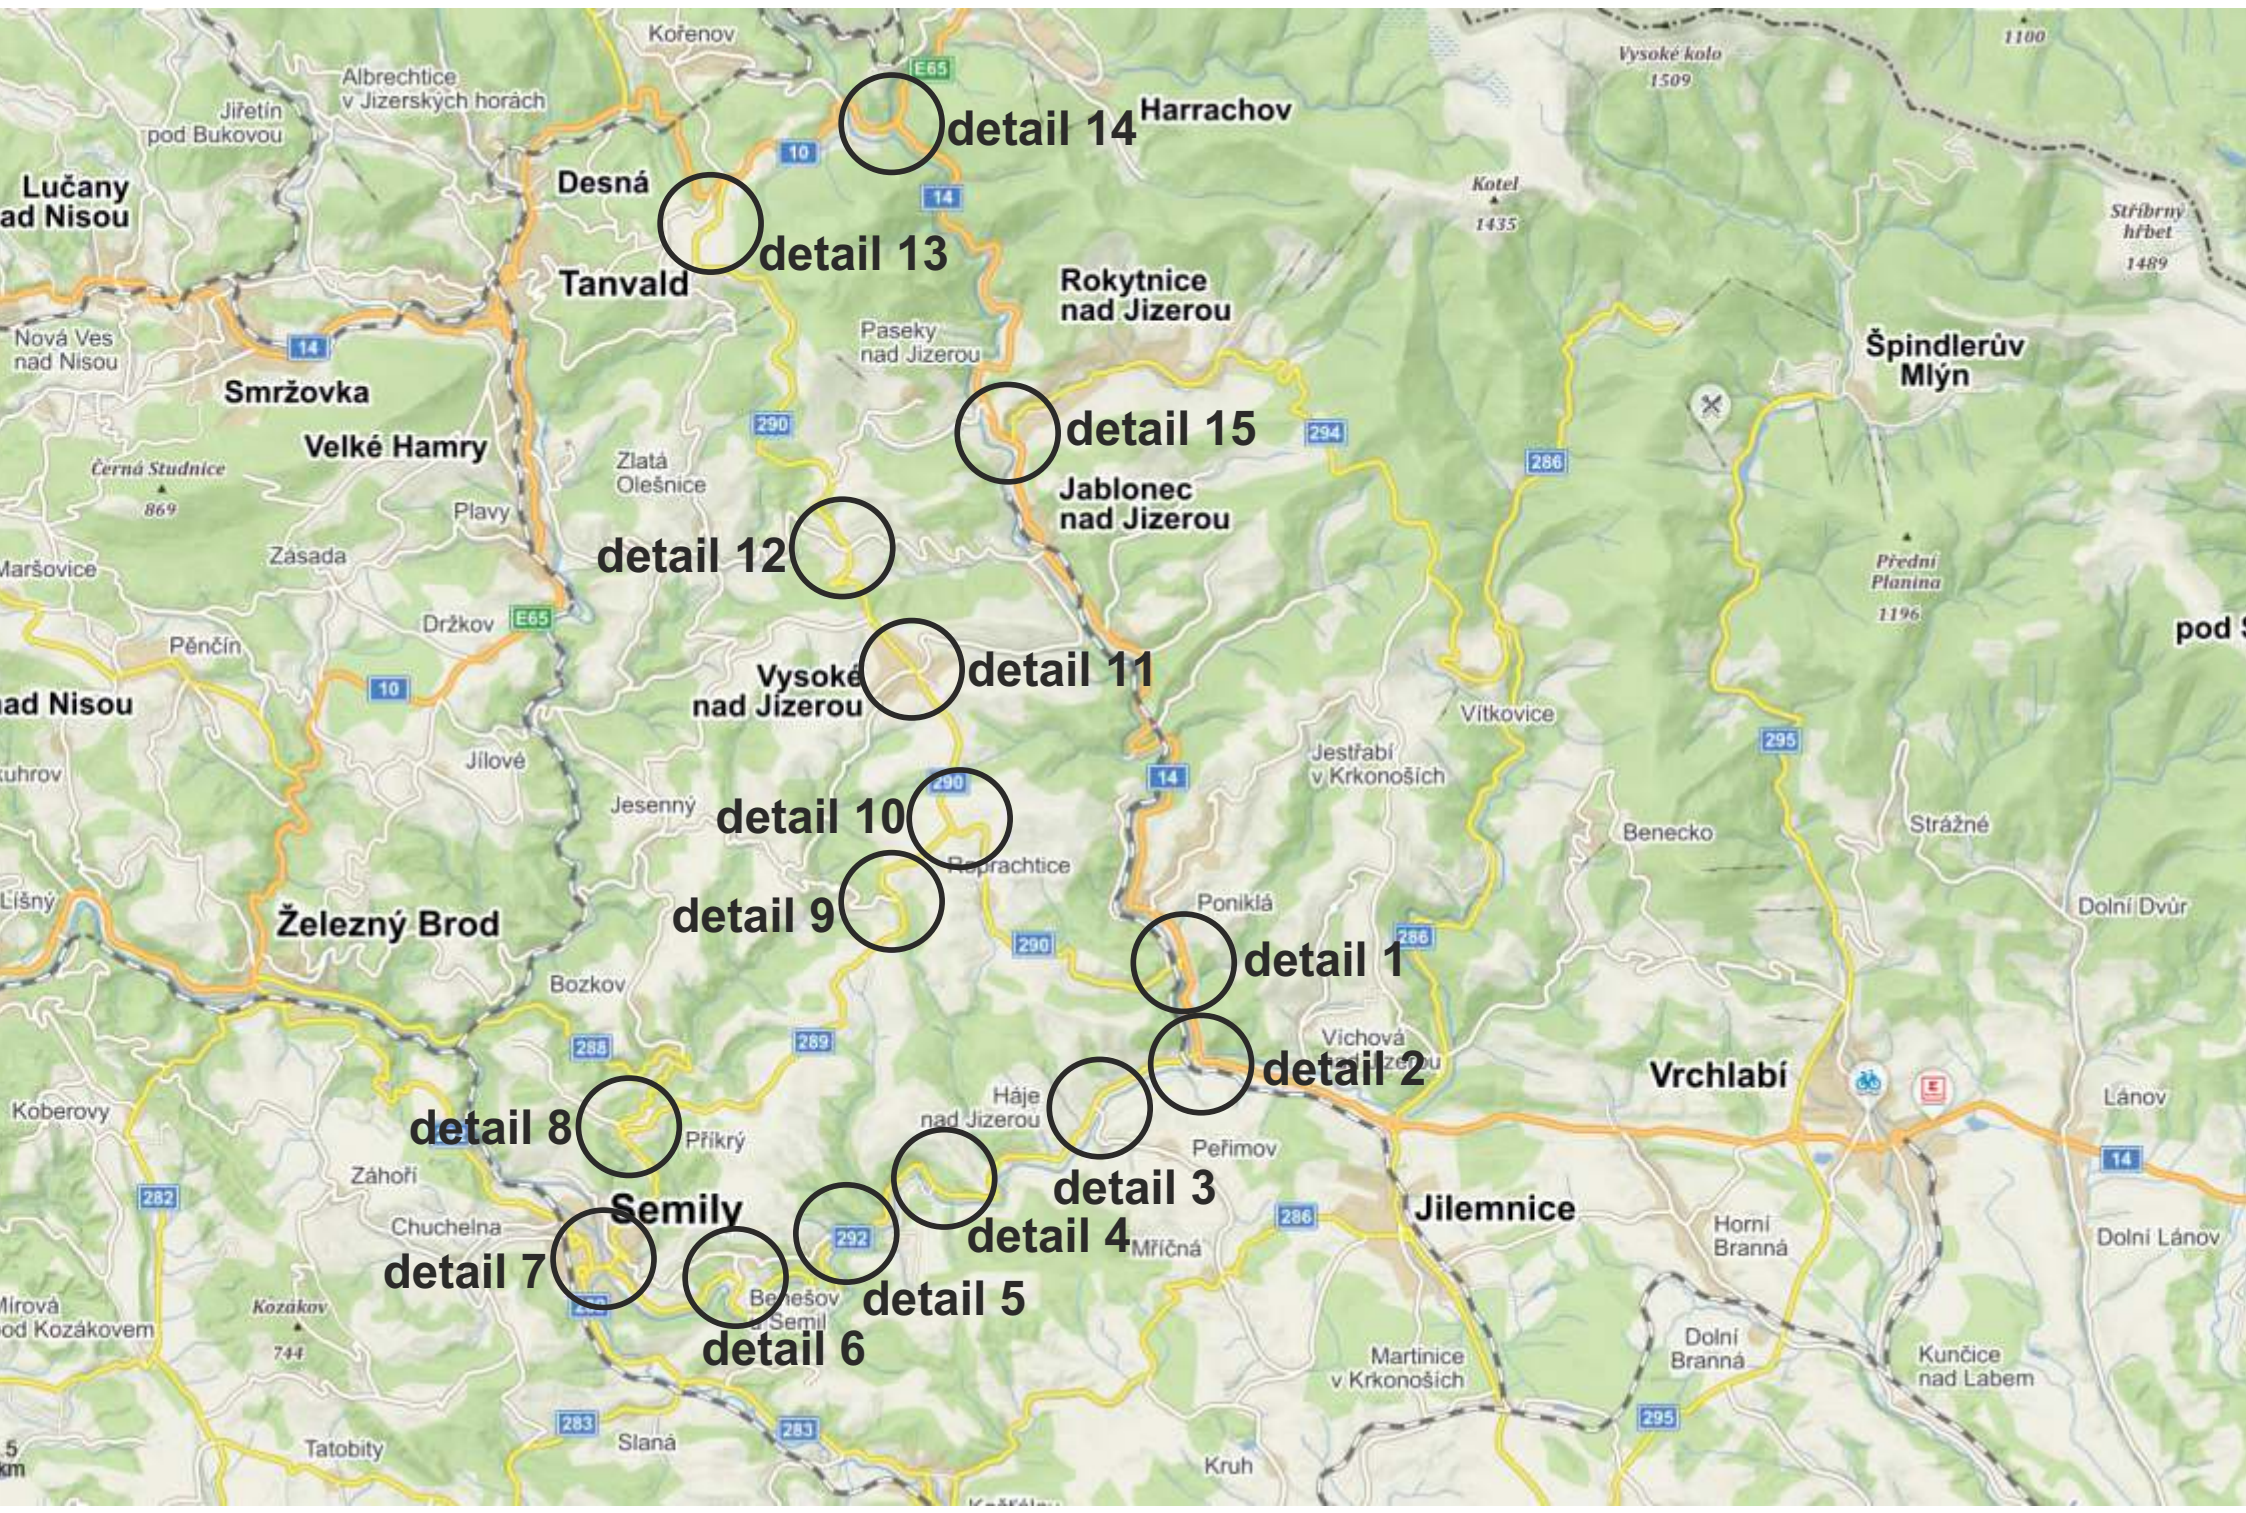

uzavírka mostu č. 290-023

detail 14

detail 13

detail 15

detail 12

detail 11

detail 10

detail 9

detail 1

detail 2

detail 8

detail 3

detail 7

detail 4

detail 5

detail 6

detail 1

detail 2

detail 3

detail 15